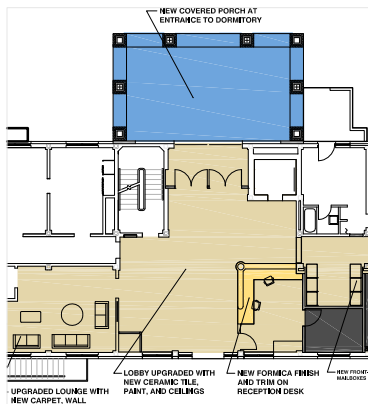

EDUCATIONAL BLOOMSBURG UNIVERSITY LUZERNE HALL

BLOOMSBURG, PENNSYLVANIA

PRELIMINARY ARCHITECTURAL RENDERING

UPGRADED RECEPTION DESK

PROJECT DATE: 2004-2005

PROJECT DESCRIPTION: NEW ENTRANCES WERE INTEGRATED INTO A GREATER LANDSCAPE RE-DESIGN. ADDITIONS INCLUDED NEW STUDY/LEARNING ROOMS ON EACH RESIDENCE FLOOR. THE LOBBY AND RECEPTION AREA WAS COMPLETELY UPDATED TO BETTER SERVE AND ATTRACT CURRENT AND FUTURE STUDENTS.

EXTERIOR PHOTO OF COMPLETED PROJECT

NEW INSTRUCTIONAL/STUDY ROOM

LOBBY FLOOR PLAN

TYPICAL UPPER FLOOR PLAN

NEW TV LOUNGE

ROBERT A. LACK, AIA
Architecture & Design, Inc.
 230 Market Street, Lewisburg, PA 17837
 Tele: 570-524-2300 Fax: 570-523-6140
 www.ralad.com email: ralad@ralad.com