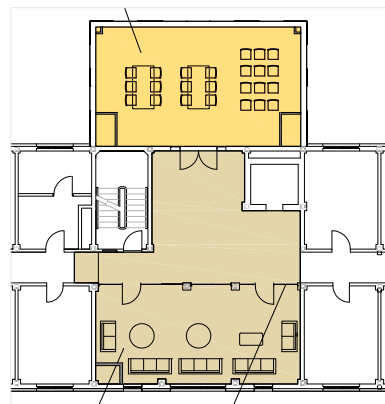

EDUCATIONAL BLOOMSBURG UNIVERSITY LUZERNE HALL

BLOOMSBURG, PENNSYLVANIA

PRELIMINARY ARCHITECTURAL RENDERING

UPGRADED RECEPTION DESK

PROJECT DATE: 2004-2005

PROJECT DESCRIPTION: NEW ENTRANCES WERE INTEGRATED INTO A GREATER LANDSCAPE RE-DESIGN. ADDITIONS INCLUDED NEW STUDY/LEARNING ROOMS ON EACH RESIDENCE FLOOR. THE LOBBY AND RECEPTION AREA WAS COMPLETELY UPDATED TO BETTER SERVE AND ATTRACT CURRENT AND FUTURE STUDENTS.

EXTERIOR PHOTO OF COMPLETED PROJECT

NEW INSTRUCTIONAL/STUDY ROOM

LOBBY FLOOR PLAN

TYPICAL UPPER FLOOR PLAN

NEW TV LOUNGE

ROBERT A. LACK, AIA
Architecture & Design, Inc.
 230 Market Street, Lewisburg, PA 17837
 Tele: 570-524-2300 Fax: 570-523-6140
 www.ralad.com email: ralad@ralad.com